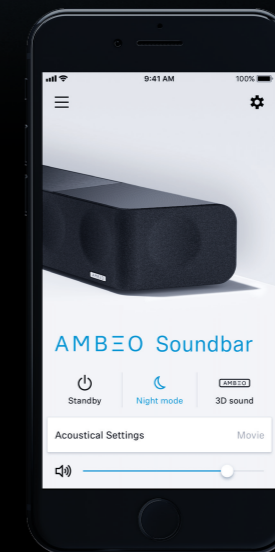

### 3D sound, powered by virtualization

**Immerse yourself in studio-grade sound no matter the size or shape of your room.**

By capturing the characteristics of your living room and reflective surfaces, and using the latest virtualization technology developed with Fraunhofer, the AMBEO Soundbar merges with the acoustics of your environment to create a 3D sound experience. The 13 independent drivers and the AMBEO technology work as virtual speakers, recreating a surround sound installation and placing you in the center of the action.

### No compromise

**Full connective capability.**

Alongside compatibility with Dolby Atmos, DTS:X, and MPEG-H, the AMBEO Soundbar's Upmix Technology can turn stereo or 5.1 audio into a 3D sound experience. And to ensure that it's easy to connect to your favorite, high quality entertainment there's support for the latest HDMI standards: eARC and Dolby Vision, 4K passthrough compatibility, Bluetooth and Chromecast built-in.

### Seamless control

**Tailor the listening experience with the Smart Control app.**

With the Smart Control app, you can adjust your acoustic settings and tailor your sound to your own personal taste. Compatible with iOS and Android smartphones, the AMBEO Soundbar makes the entire experience completely seamless.

The AMBEO Soundbar lets you tailor your listening experience with a built-in equalizer and three bespoke AMBEO 3D technology modes, where you can adjust the output to your own individual tastes.