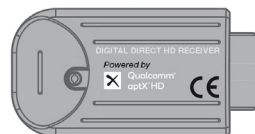

X-FTB02 Bluetooth aptX HD receiver

The Playstream A5 is fully compatible with our direct path X-FTB01 or X-FTB02 (HD) Bluetooth receiver.

NEW