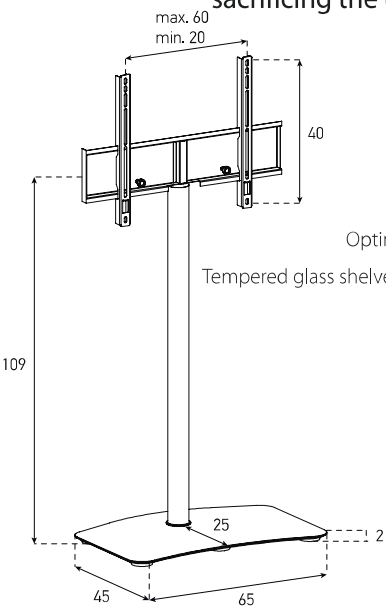

# PL 2800 & 2810

Sonorous® introduces its latest addition to the LED TV furniture range - the **PL 2800&2810**. This Contemporary piece of furniture has been designed to support Ultra Slim LED TVs. The PL 2800 & 2810 has been developed to offer optimum viewing pleasure without sacrificing the unique Sonorous style and quality. Designed for style and engineered to perform.

**CHARACTERISTICS:**

- Vibration resistant construction
- Bracket supports up to 30 Kg
- Swivel: ± 45°
- Dimensions: 65 cm X 45 cm X 109 cm
- Package dimensions: 50 cm 104 cm 18 cm
- Package weight (2800) : 24 Kg.
- Package weight (2810) : 25 Kg.

PL 2800-BLK-HBLK  
PL 2800-WHT-WHT

**KG** MAXIMUM BRACKET LOAD  
30 KG

**MAXIMUM SCREEN SIZE**  
55"

PL 2810-BLK-HBLK  
PL 2810-WHT-WHT