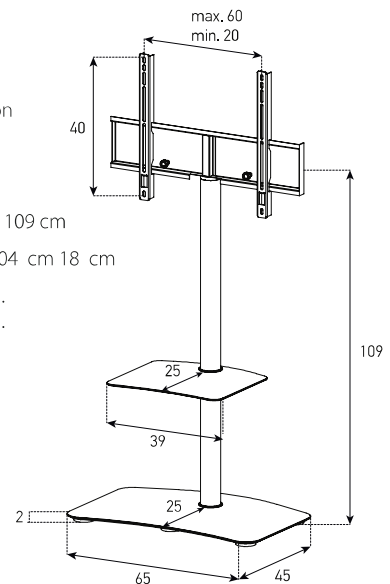

# PL 2800 & 2810

Sonorous® introduces its latest addition to the LED TV furniture range - the **PL 2800&2810**. This Contemporary piece of furniture has been designed to support Ultra Slim LED TVs. The PL 2800 & 2810 has been developed to offer optimum viewing pleasure without sacrificing the unique Sonorous style and quality. Designed for style and engineered to perform.

**CHARACTERISTICS:**

- Vibration resistant construction
- Bracket supports up to 30 Kg
- Swivel: ± 45°
- Dimensions: 65 cm X 45 cm X 109 cm
- Package dimensions: 50 cm 104 cm 18 cm
- Package weight (2800) : 24 Kg.
- Package weight (2810) : 25 Kg.

PL 2800-BLK-HBLK  
PL 2800-WHT-WHT

**KG** MAXIMUM BRACKET LOAD  
30 KG

**MAXIMUM SCREEN SIZE**  
55"

PL 2810-BLK-HBLK  
PL 2810-WHT-WHT